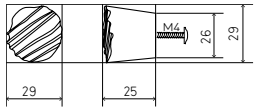

CONTIS

Bouton de tirage