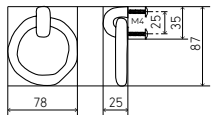

RING

Poignée de tirage