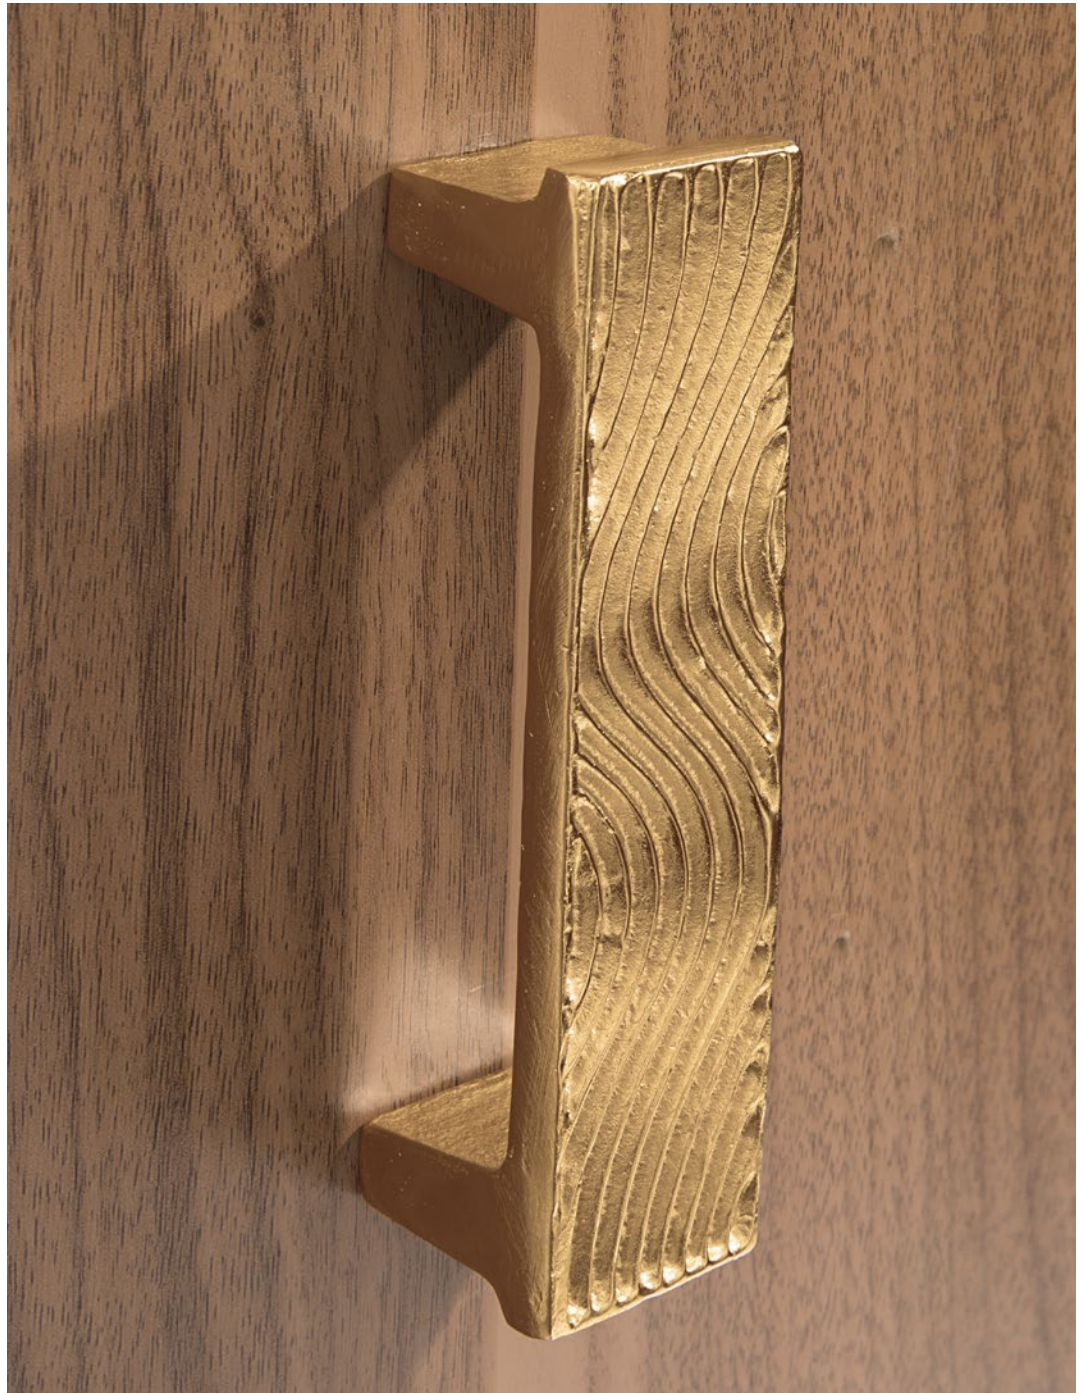

The image shows two brass handles mounted on a white door frame. The handles are made of polished brass and have a classic, slightly curved design with a central grip and two end caps. The door is partially open, revealing a glass display case in the background. Inside the case, several clear glass wine glasses are visible, arranged on a wooden shelf. The lighting is warm and focused on the handles, creating soft shadows on the door frame.

# GALON

Poignée de tirage

# FOSSILE

Poignée de tirage

**SABLE**  
Poignée de tirage

# ONDES

Poignée de tirage