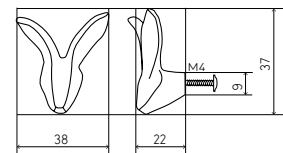

LAPIN
Bouton de tirage