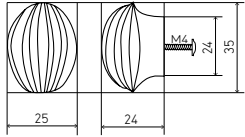

PLEATS

Bouton de tirage