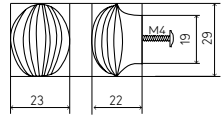

PLEATS

Bouton de tirage