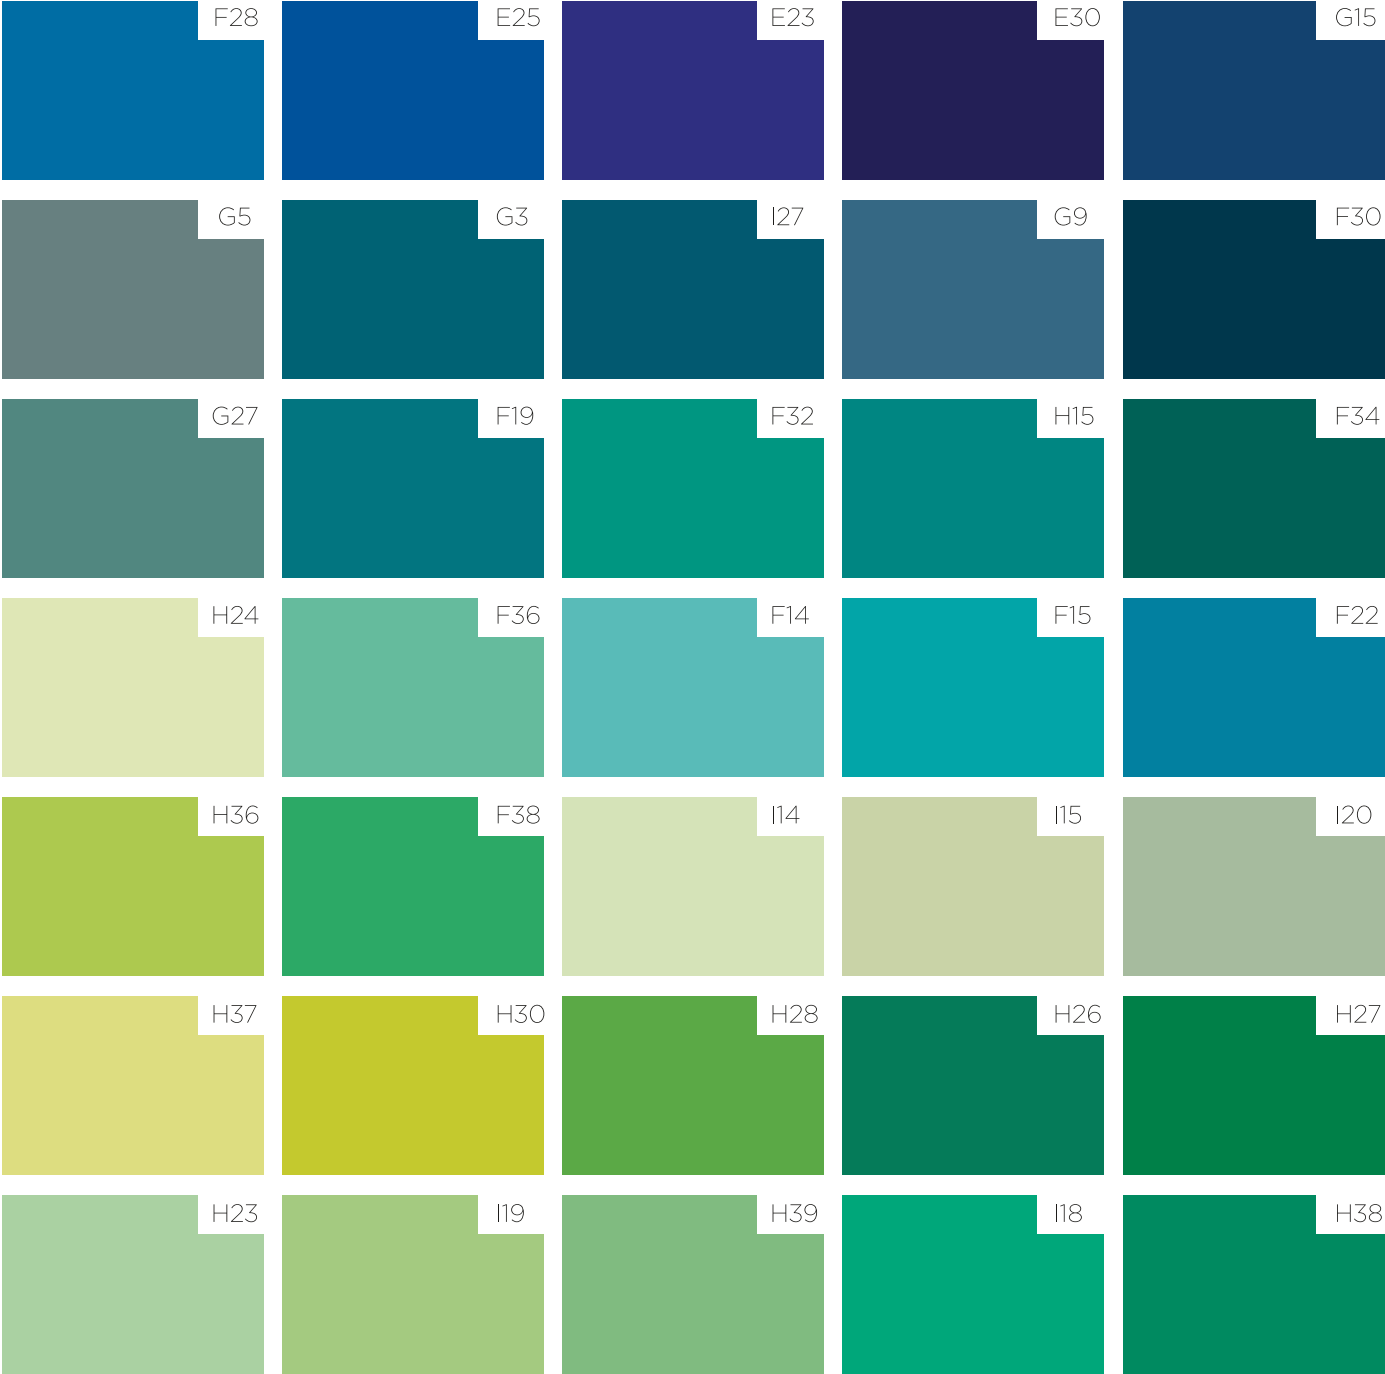

SNOWBERRY

09/0019

09/0020

TEXTURE

10/0001

10/0002

TEXTURE

10/0003

10/0004

JUNEBERRY

08/0025

Color samples

Color samples

Color samples

Color samples

Color samples | Pastels