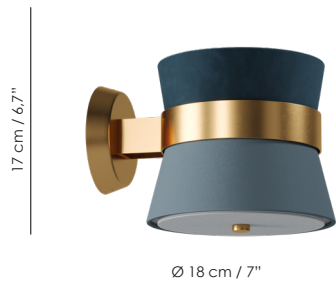

Caramelo wall lamp

A DELICIOUS LIGHT

The Caramelo collection was born from the idea that there is no perfect dinner without dessert, and this beautiful lamp with its pleasant light is the dessert of any interior.