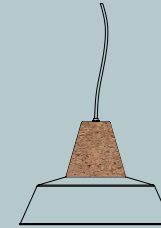

- Aloe
- Mimosa
- Ocean
- Graphite

- Peach
- Aquamarine
- Chalk
- Graphite

- Picea
- Chalk
- Anthracite
- Graphite

- Crystalline
- Olive
- Aquamarine
- Anthracite

- Peach
- Picea
- Chalk
- Graphite

- Aloe
- Mimosa
- Bauxite
- Graphite

- Crystalline
- Olive
- Aquamarine
- Anthracite

- Ocean
- Bauxite
- Chalk
- Anthracite

- Peach
- Picea
- Chalk
- Anthracite