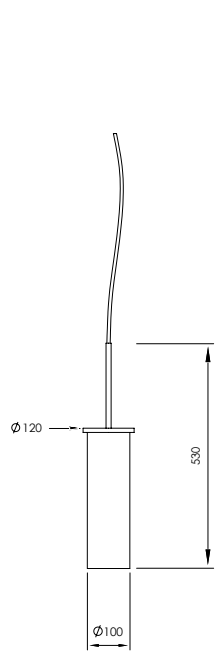

Medas

CATALAN ISLAND

Herring gull or gray heron, sea birds love to fly over this great Mediterranean nature reserve, off the coast of Catalonia.