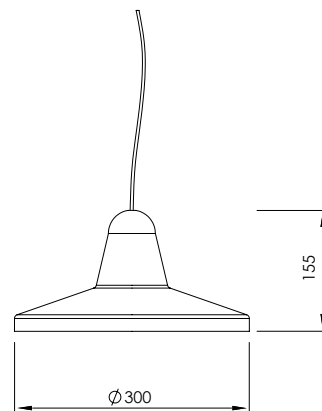

Colours

Peach

Picea

Chalk

Anthracite

Materials

Cork and metal
Equipped with a cable of 2m / 78"
Bulb E27 LED max25W
not included

Outdoor trip