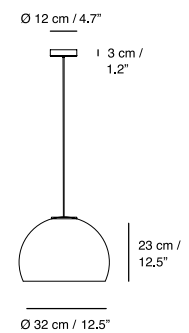

LED

GU10 - 9W
880 Lumen
3000 K
CRI 80

Bombilla LED
incluida
LED bulb
included
Ampoule LED
include
Inklusive LED-
Birne

Medidas / Measures Mesurements / Mittengun

Ø 40 cm / 15.7"

REBOUND

Materiales / Materials
Matériaux / Matters

Acabados / Finishes
Finitions / Ausführung

Níquel mate
Matt nickel
Nickel mat
Nickel matt

Oro satinado
Satin gold
Or satiné
Satin gold

LED

Ø11/15/21 cm
6,6 W 661 Lumen 2700 K
CRI 90

Ø25/32 cm
10 W 938 Lumen 2700 K
CRI 90

Medidas / Measures
Measurements / Mittungen

Ø 11 cm / 4.3"
Ø 15 cm / 5.9"
Ø 21 cm / 8.2"
Ø 25 cm / 9.8"
Ø 32 cm / 12.5"

NEIL

Medidas / Measures
Measurements / Mittengun

Difusor A

Difusor B

Difusor C

Materiales / Materials
Matériaux / Matters