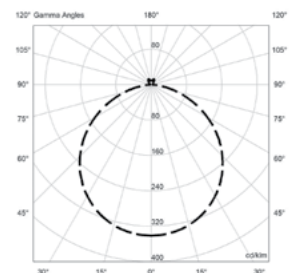

Boop:
90-295 volts. Dimable 0-10
24 watts. 3000K
2500 lumenes. CRI80

VENUS

DAIFUKU DESIGNS
2012

IN / OUTDOOR

Materiales / Materials
Matériaux / Matters

LED

Cristal / Glass / Verre / Glas

GX53 6 W 580 Lumen
3000 K