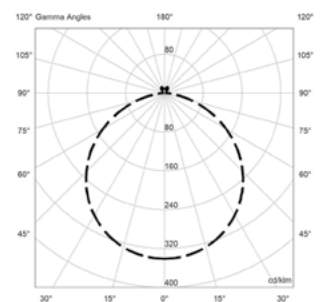

Medidas / Measures Measurements / Mittengun