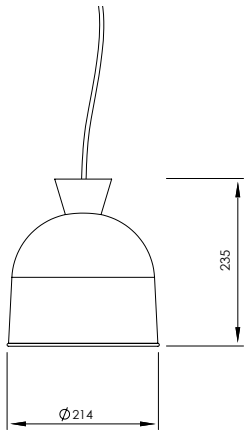

Vedrá

BALEARIC ISLET

Islet of the Balearic Islands, Es Vedrá is home to rich vegetation on a very small area, more than a hundred plant species, of which 12 are unique to this island.