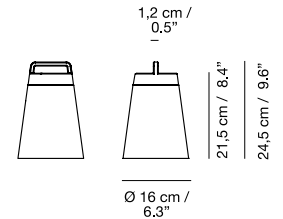

Medidas / Measures Measurements / Mittengun

Mini

Grande / Large / Grand
modèle / Gross