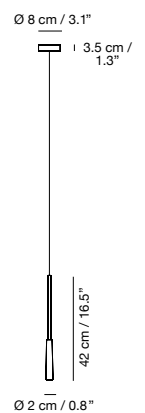

Medidas / Measures Measurements / Mittungen