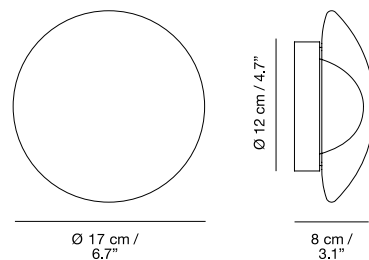

Materiales / Materials
Matériaux / Matters

LED

Cristal / Glass / Verre / Glas

GX53 6 W 580 Lumen
3000 K

Medidas / Measures
Mesurements / Mittengun