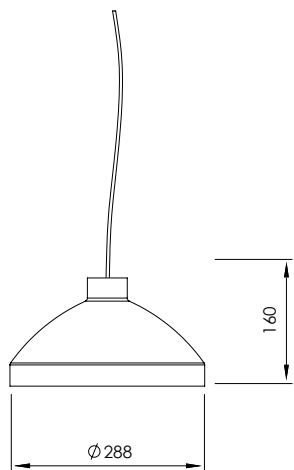

Colours

Burgundy

Picea

Ocean

Mimosa

Materials

Metal
Equipped with a cable of 7m / 275”
with power plug
Bulb E27 LED max13W not included
IP44

PRÍA