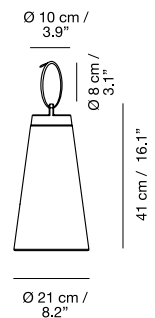

Accesorios / Accessories
Accessoires / Zubehör
Soporte pared / Wall set
Fixation murale
Wandhalterung