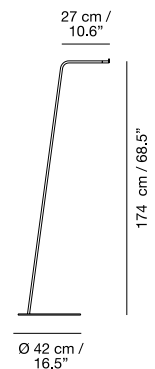

Materiales / Materials
Matériaux / Matters

Aluminio lacado / Aluminum
painted / Aluminium peint
Lackiertes aluminium

Pantalla: polietileno blanco
Lampshade: white
polyethylene / Abat-jour:
polyéthylène blanc / Schirm:
weiss polyethylen

Brida: silicona transparente
Strap: transparent silicone
Bride: silicone transparent
Flansch: transparentem
silikon Dimbar

Acabados / Finishes
Finitions / Ausführung

Blanco
White
Blanc
Weiss

Rojo vino
Red wine
Bordeaux
Wein rot

Verde oliva
Green olive
Vert olive
Olive grün

LED

3,7 W 500 Lumen 3000 K
CRI 80

Interruptor dimable
Switch dimm / Interrupteur
dimmable / Dimmbare
schalter

Mando a distancia incluido
Remote control included
Télécommande incluse
Fernbedienung inklusive

RECHARGEABLE
BATTERY

Alimentación / Feeding
Alimentation / Ladung

Funcionamiento por
batería. Recarga con usb +
cargador Battery operation.
Recharging by usb +
charger / Fonctionne avec
batterie. Recharge avec usb
+ chargeur / Funktionert
mit Batterie. Lädt über usb
(Kabel)

Batería: autonomía de 8h
aprox. / Batterie: autonomy
of 8h approx. / Batterie:
autonomie 8h environ
Batterie: ungefähr 8 std.
autonomie