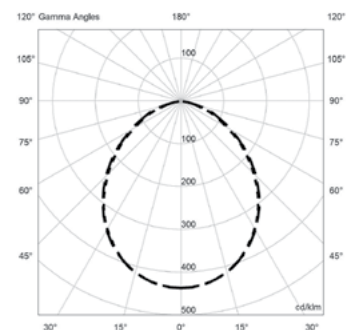

LED

Mini:
6,6 W 661 Lumen
2700 K CRI 90
Ø 40 cm / 15.7":
20 W 220-230 V
1900 Lumen 3000 K CRI 80