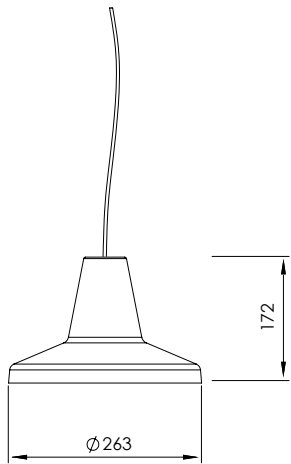

Famara

CANARY BEACH

Both a mountain range and a beach, Famara is located at the limit of the Aeolian sand corridor of El Jable, on Lanzarote.