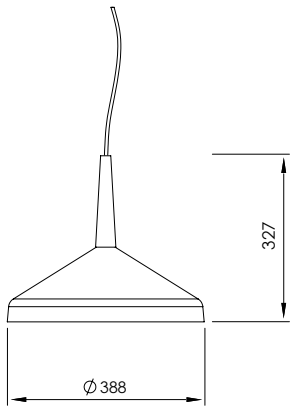

Roque

TENERIFE ROCK

In the heart of the island of Tenerife, Roque, a rock formation of volcanic origin, also called "Stone Tree" rises alongside the Teide.