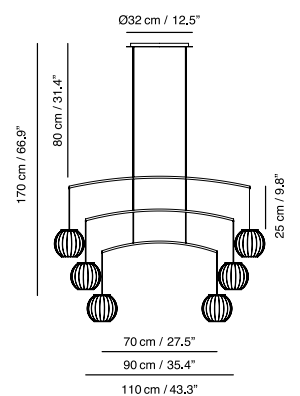

**Materiales / Materials
Matériaux / Matters**

Estructura: metal
Structure: metal
Structure: métal
Struktur: Metall

Difusor de porcelana
Porcelain diffuser
Diffuseur en porcelaine
Porzellandiffusor

**Acabados / Finishes
Finitions / Ausführung**

Blanco
White
Blanc
Weiss

Negro
Black
Noir
Schwarz

Oro
Gold
Or
Gold

LED

Mei A & B: E27 LED

**Medidas / Measures
Measurements / Mittengun**

Mei Móvil 2

Mei Móvil 4

Mei Móvil 6