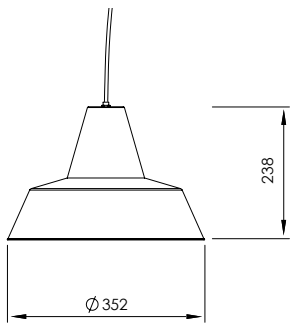

Fasnia

TENERIFE VOLCANO

Mount and volcano of Tenerife, Fasnia hides a pine forest at its summit where the trade wind blows.