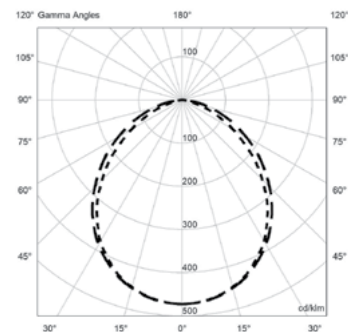

Medidas / Measures
Measurements / Mittungen