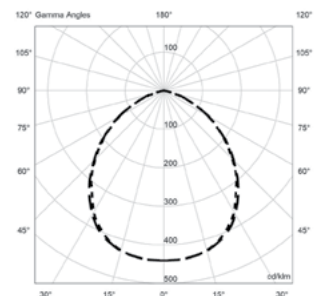

**Medidas / Measures
Measurements / Mittengun**