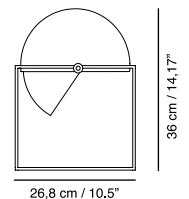

Medidas / Measures Measurements / Mittengun