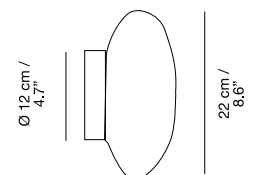

15 cm /
5.9"

Ø 12 cm /
4.7"

22 cm /
8.6"

12 cm /
4.7"

SASHA_BATTERY

NAHTRANG
DISSENY
2017

IN / OUTDOOR

Medidas / Measures Measurements / Mittengun