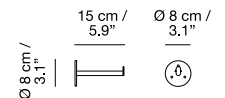

Soporte pie / Floor support
Structure pour lampadaire
Fuß Structure