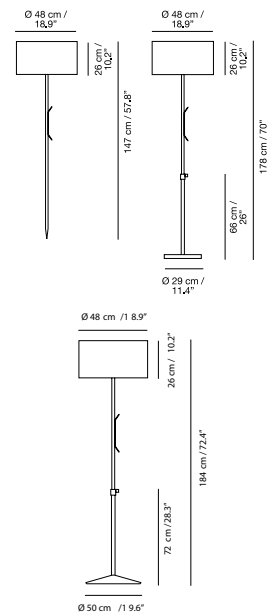

Medidas / Measures Measurements / Mittungen