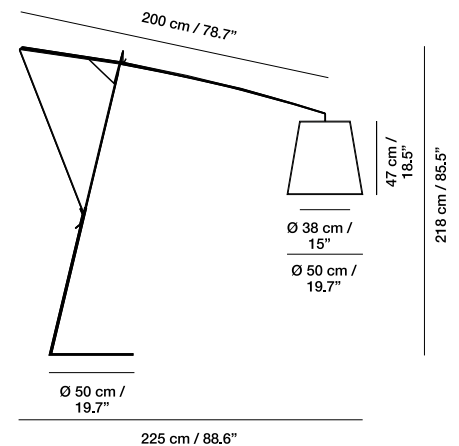

Medidas / Measures
Measurements / Mittengun