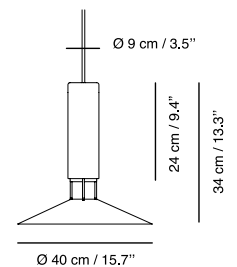

LED

GU10 - 9W
880 Lumen
3000 K
CRI 80

Bombilla LED
incluida
LED bulb
included
Ampoule LED
include
Inklusive LED-
Birne

Medidas / Measures Mesurements / Mittengun

Ø 40 cm / 15.7"

REBOUND

Materiales / Materials
Matériaux / Matters