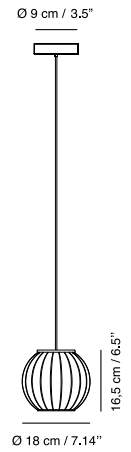

LED

GU10 - 9W
880 Lumen
3000 K
CRI 80

Bombilla LED
incluida
LED bulb
included
Ampoule LED
include
Inklusive LED-
Birne

Medidas / Measures Mesurements / Mittengun

Ø 40 cm / 15.7"

REBOUND

Materiales / Materials
Matériaux / Matters

Acabados / Finishes
Finitions / Ausführung

Níquel mate
Matt nickel
Nickel mat
Nickel matt

Oro satinado
Satin gold
Or satiné
Satin gold

LED

Ø11/15/21 cm
6,6 W 661 Lumen 2700 K
CRI 90

Ø25/32 cm
10 W 938 Lumen 2700 K
CRI 90

Medidas / Measures
Measurements / Mittungen

Ø 11 cm / 4.3"
Ø 15 cm / 5.9"
Ø 21 cm / 8.2"
Ø 25 cm / 9.8"
Ø 32 cm / 12.5"

NEIL

Medidas / Measures
Measurements / Mittengun

Difusor A

Difusor B

Difusor C

Materiales / Materials
Matériaux / Matters