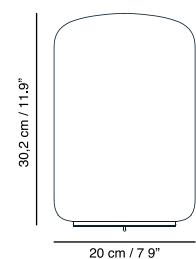

Medidas / Measures Measurements / Mittengun