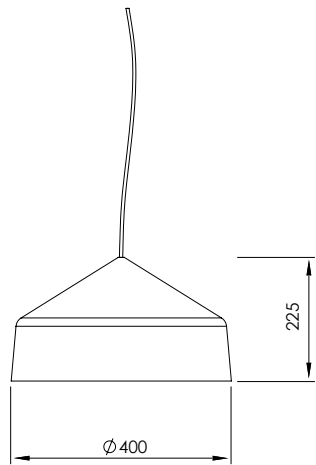

Ézaro

GALICIAN CASCADE

Cascade of Galicia, Ézaro precipitates the water of the Jallas river 40 meters lower, at its mouth with the sea, between the eroded walls of the canyon, at the foot of Mount Pindo.