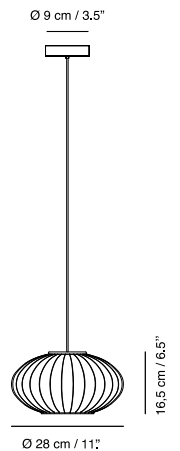

LED

GU10 - 9W
880 Lumen
3000 K
CRI 80

Bombilla LED
incluida
LED bulb
included
Ampoule LED
include
Inklusive LED-
Birne

Medidas / Measures Mesurements / Mittengun

Ø 40 cm / 15.7"

REBOUND

Materiales / Materials
Matériaux / Matters

Medidas / Measures
Measurements / Mittungen

Ø 11 cm / 4.3"
Ø 15 cm / 5.9"
Ø 21 cm / 8.2"
Ø 25 cm / 9.8"
Ø 32 cm / 12.5"

NEIL

Medidas / Measures
Measurements / Mittengun

Difusor A

Difusor B

Difusor C

Materiales / Materials
Matériaux / Matters