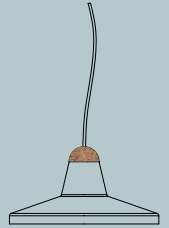

- Aloe
- Mimosa
- Ocean
- Graphite

- Peach
- Aquamarine
- Chalk
- Graphite

- Picea
- Chalk
- Anthracite
- Graphite

- Crystalline
- Olive
- Aquamarine
- Anthracite

- Peach
- Picea
- Chalk
- Graphite

- Aloe
- Mimosa
- Bauxite
- Graphite

- Crystalline
- Olive
- Aquamarine
- Anthracite

- Ocean
- Bauxite
- Chalk
- Anthracite

- Peach
- Picea
- Chalk
- Anthracite