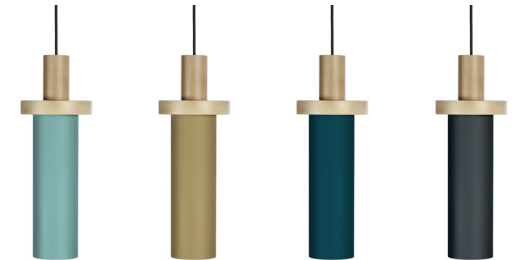

Laga

CANTABRIAN BEACH

Beach of the Cantabrian Sea, Laga consists of sand with perfectly golden grains, formed by the shells of marine invertebrates.

Colours

Crystalline Olive Aquamarine Anthracite

Materials

Beech and metal
Equipped with a cable of 2m / 78"
Bulb E27 LED max25W
not included