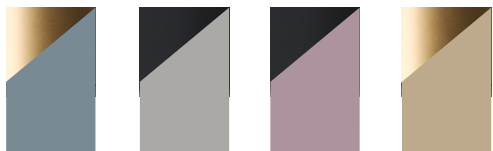

Blueberry Carbon Blackberry Saguran