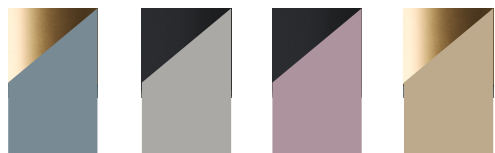

Blueberry Carbon Blackberry Saguran