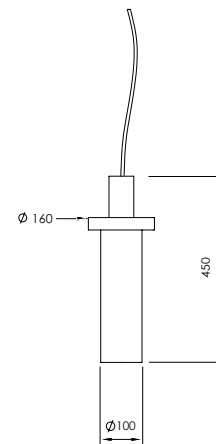

Laga

CANTABRIAN BEACH

Beach of the Cantabrian Sea, Laga consists of sand with perfectly golden grains, formed by the shells of marine invertebrates.

Colours

Crystalline Olive Aquamarine Anthracite

Materials

Beech and metal
Equipped with a cable of 2m / 78"
Bulb E27 LED max25W
not included