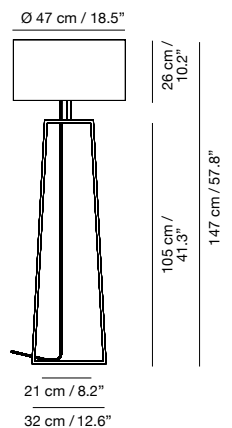

Medidas / Measures
Mesurements / Mittengun