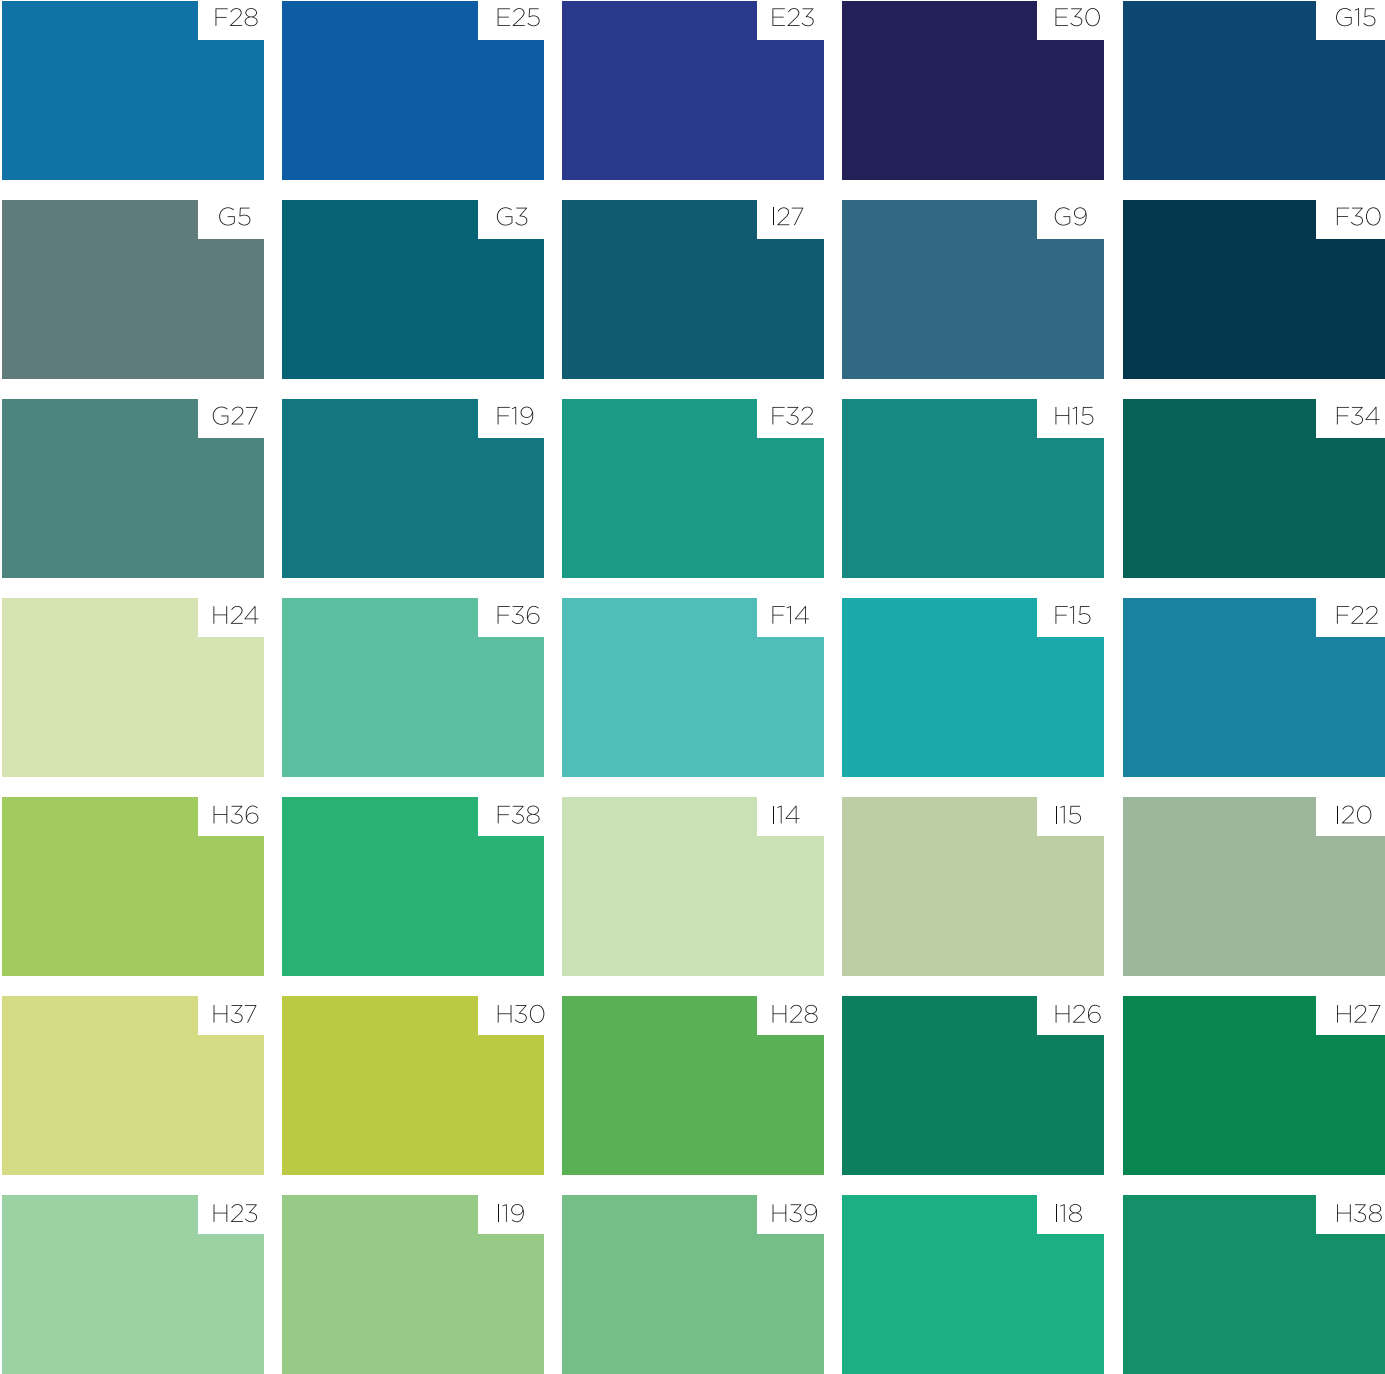

MULBERRY

18/0005

18/0006

MULBERRY

18/0009

18/0010

MULBERRY

13/0015

13/0016

MULBERRY

13/0017

13/0018

MULBERRY

13/0019

13/0020

MULBERRY

18/0021

18/0022

MULBERRY

18/0023

18/0024

MULBERRY

18/0025

18/0026

BILBERRY

17/0001

17/0002

Color samples

Color samples

Color samples

Color samples

Color samples | Pastels