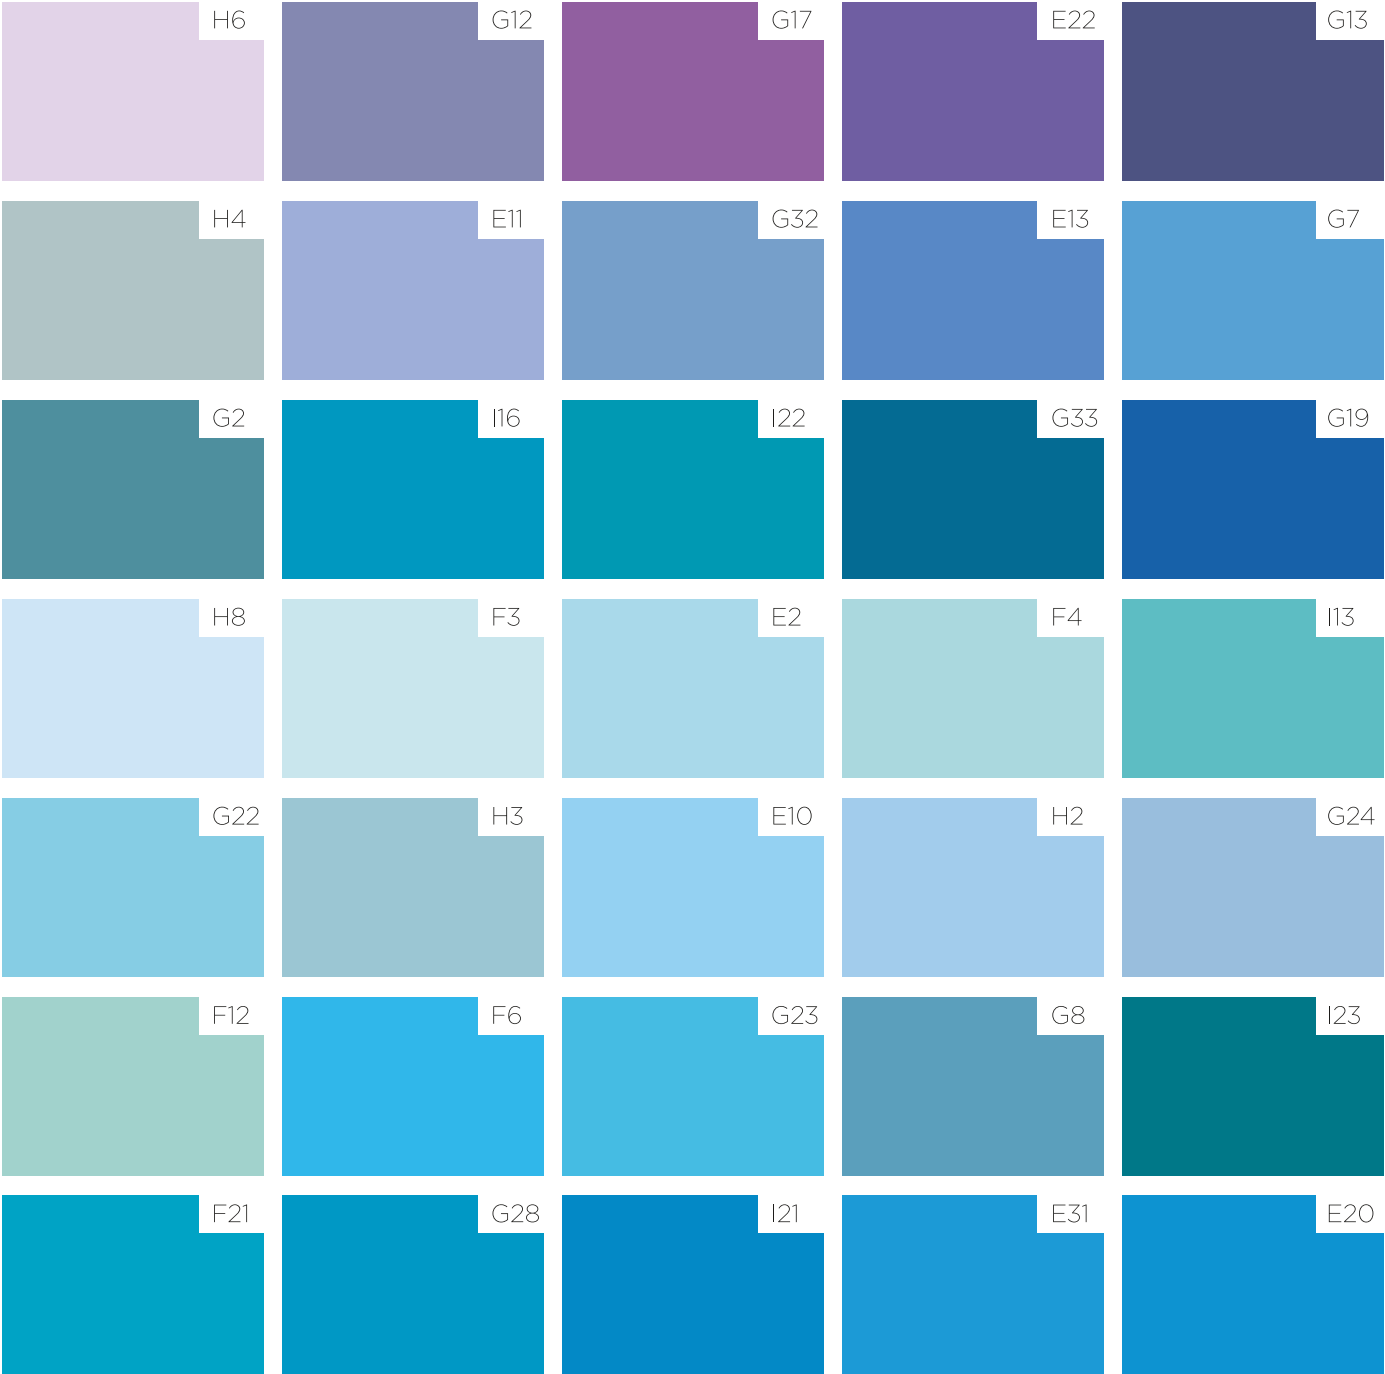

# CLOUDBERRY

07/0011

07/0012

# Color samples

---

# Color samples